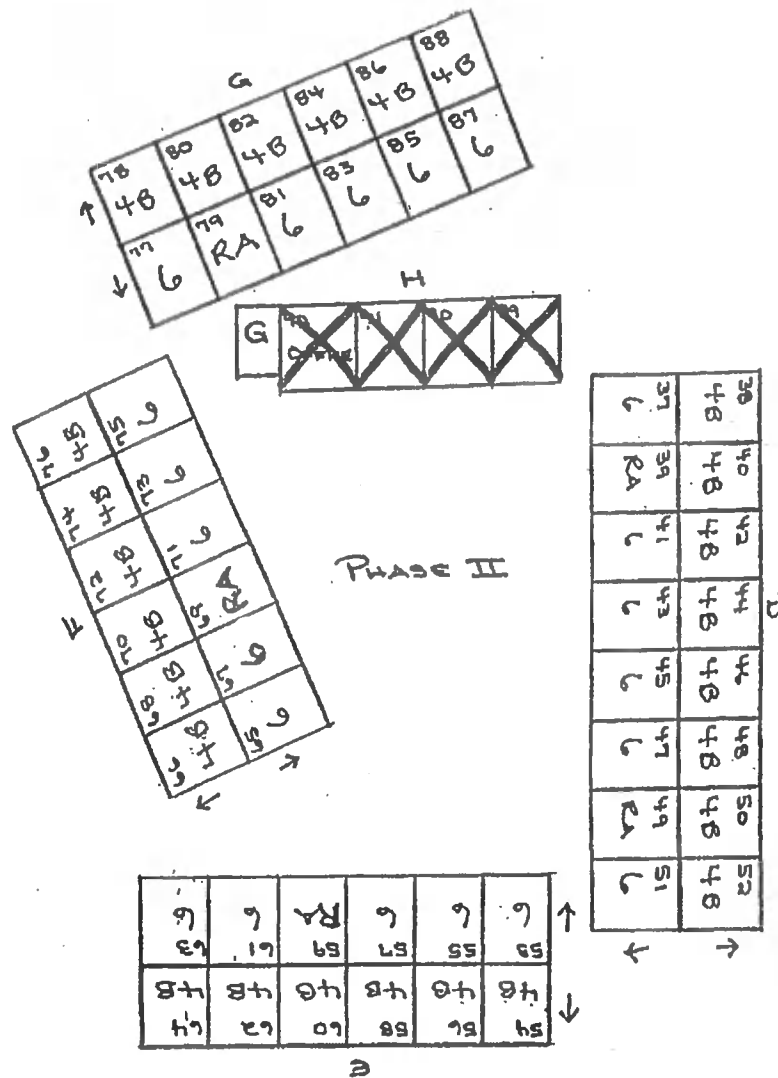

2024-2025 Flagg Townhouse Apartment Complex Map

Apartment Codes:

- 6: Downstairs 6-person apartment - 2 design single rooms (bedrooms A & B);
2 double rooms (bedrooms C & D)
- 4B: Upstairs 4-person apartment - 1 double room (bedroom A); 1 design single room (bedroom B);
1 premium single room (bedroom C)
- RA: Resident Advisor apartment
- X: Not available for selection